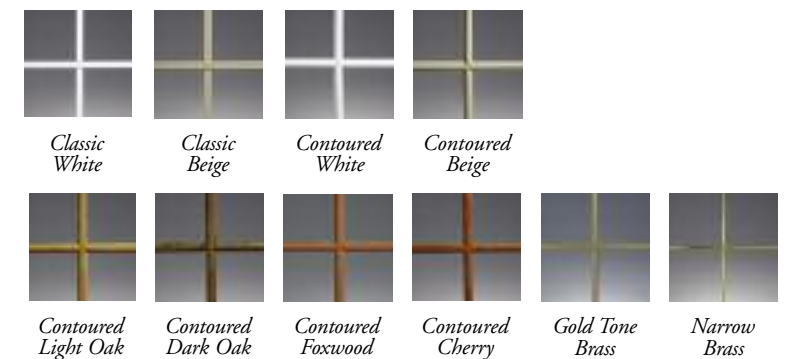

Colors and Finishes

Alside 6100 Series Patio Doors are available in white or beige interior colors. For the appealing look of natural wood, choose optional light oak, dark oak, foxwood or cherry woodgrain finishes. A white woodgrain interior is also offered with a beige exterior only.

Standard exterior colors are white and beige. An optional American Terra exterior is available with a white or beige interior finish.

Interior Grids

Decorative grids lend an added measure of style and dimension to your windows. All grids are enclosed within the insulated glass unit for easy cleaning.

Choose from our selection of beautiful grid profiles and patterns to design the ideal patio door for your home:

Classic Grids – available in Colonial, Diamond, Prairie and Double Prairie patterns

Contoured Grids – available in Colonial, Prairie and Double Prairie patterns

Gold Tone Brass Grids – available in Prairie and Double Prairie patterns

Narrow Brass Grids – available in a Colonial pattern

Grid Patterns:

Grid Profiles:

V-Grooved Cut Glass

Add a cut or polished V-grooved glass pattern to your patio door for the perfect touch of elegance.